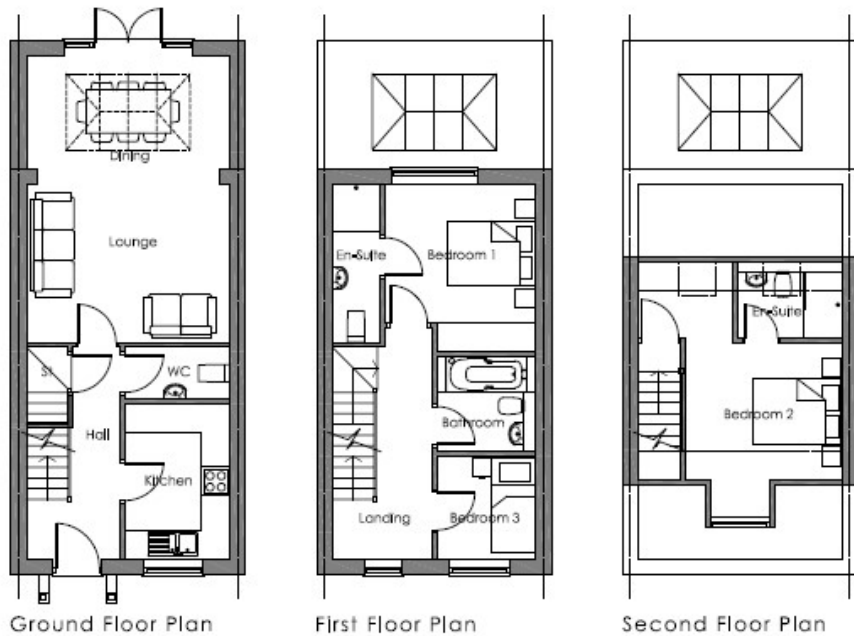

20/01063/FUL

182 Alcester Road, Hollywood, Birmingham,
Worcestershire, B47 5HQ

Demolition of existing building and erection of 6
terraced houses.

Recommendation: Grant

Location Plan and Aerial View

Site Plan

House Type

A

Type A - 1278sqft

House Type B

Type B - 1032sqft

Street Scene

Street Scene 1:200

Artist Impression