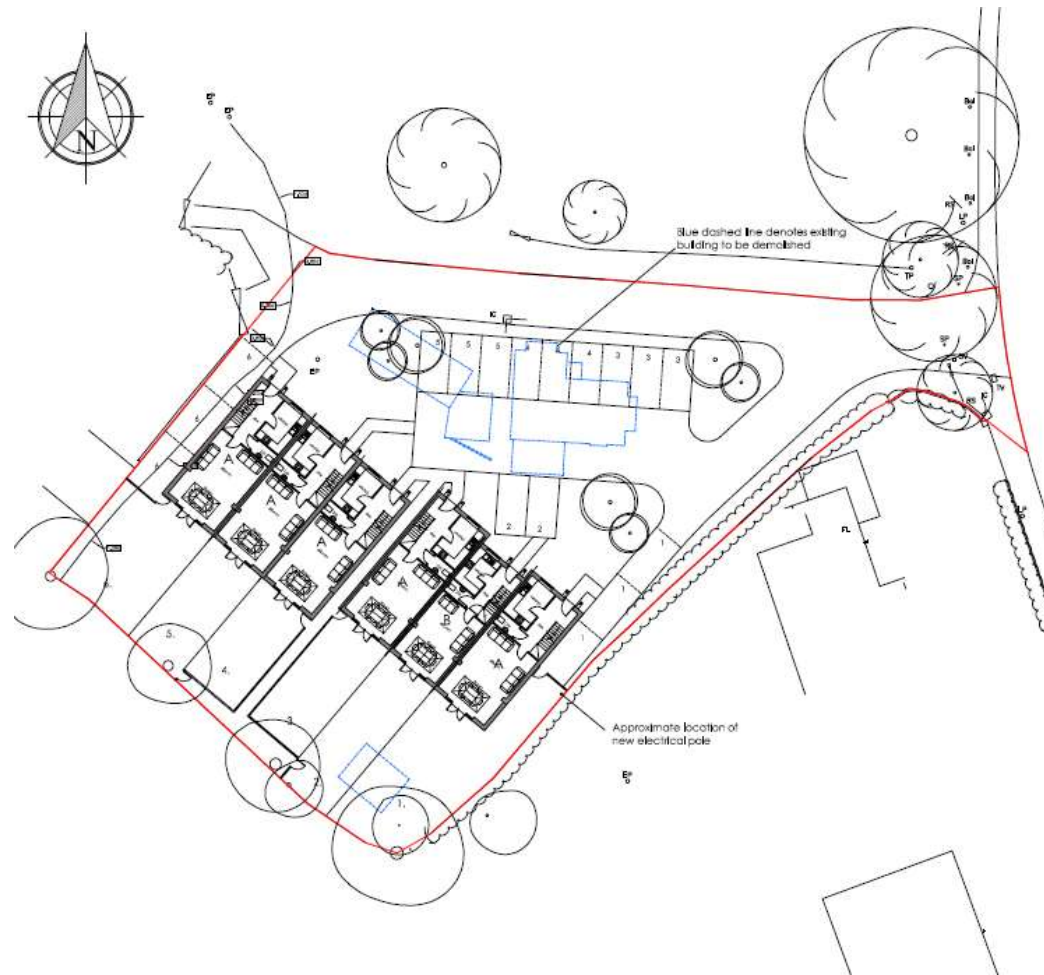

20/01063/FUL

182 Alcester Road, Hollywood, Birmingham,
Worcestershire, B47 5HQ

Demolition of existing building and erection of 6
terraced houses.

Recommendation: Grant

Location Plan and Aerial View

Site Plan

House Type

A

Type A - 1278sqft

House Type B

Type B - 1032sqft

Street Scene

Street Scene 1:200

Artist Impression

Site Photos – Dwelling and Drive

Site Photos – Access

Site Photos

Site Photos